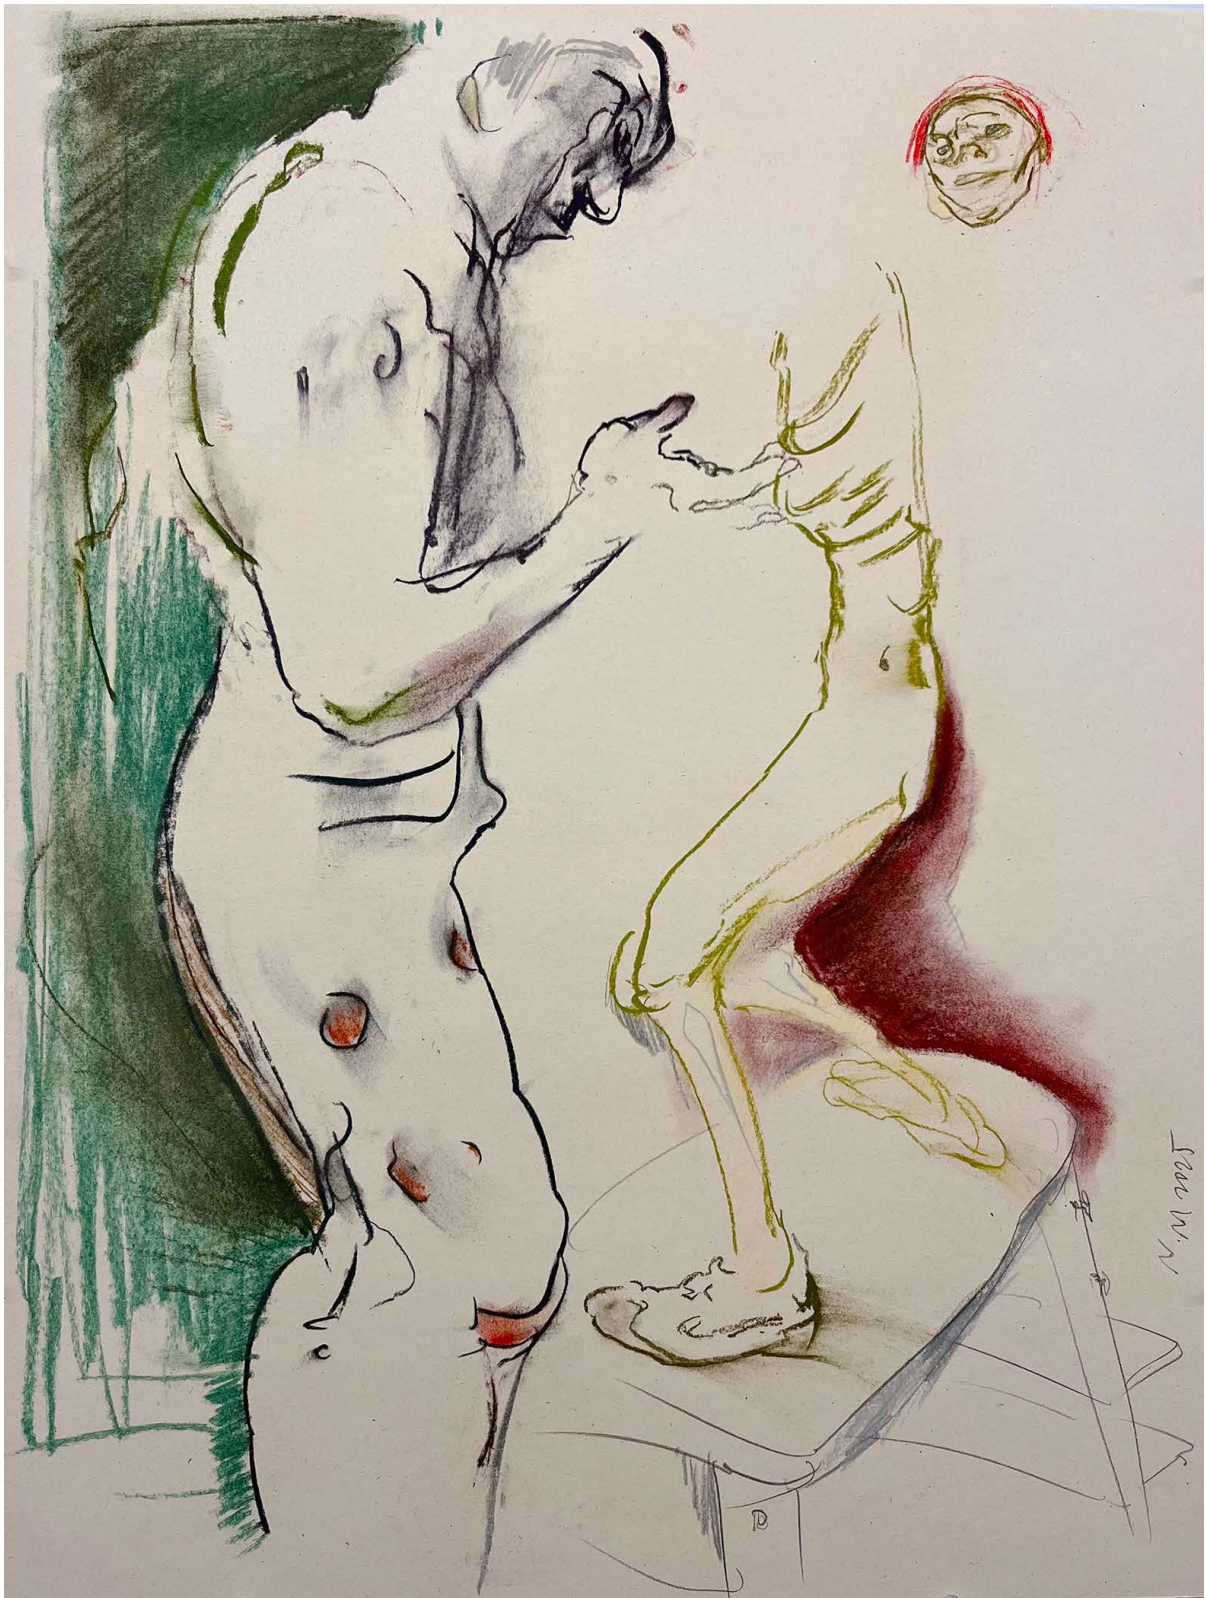

Alive N.33, 2026. Dry pastel on paperboard. 25 1/2 x 19 3/4 in