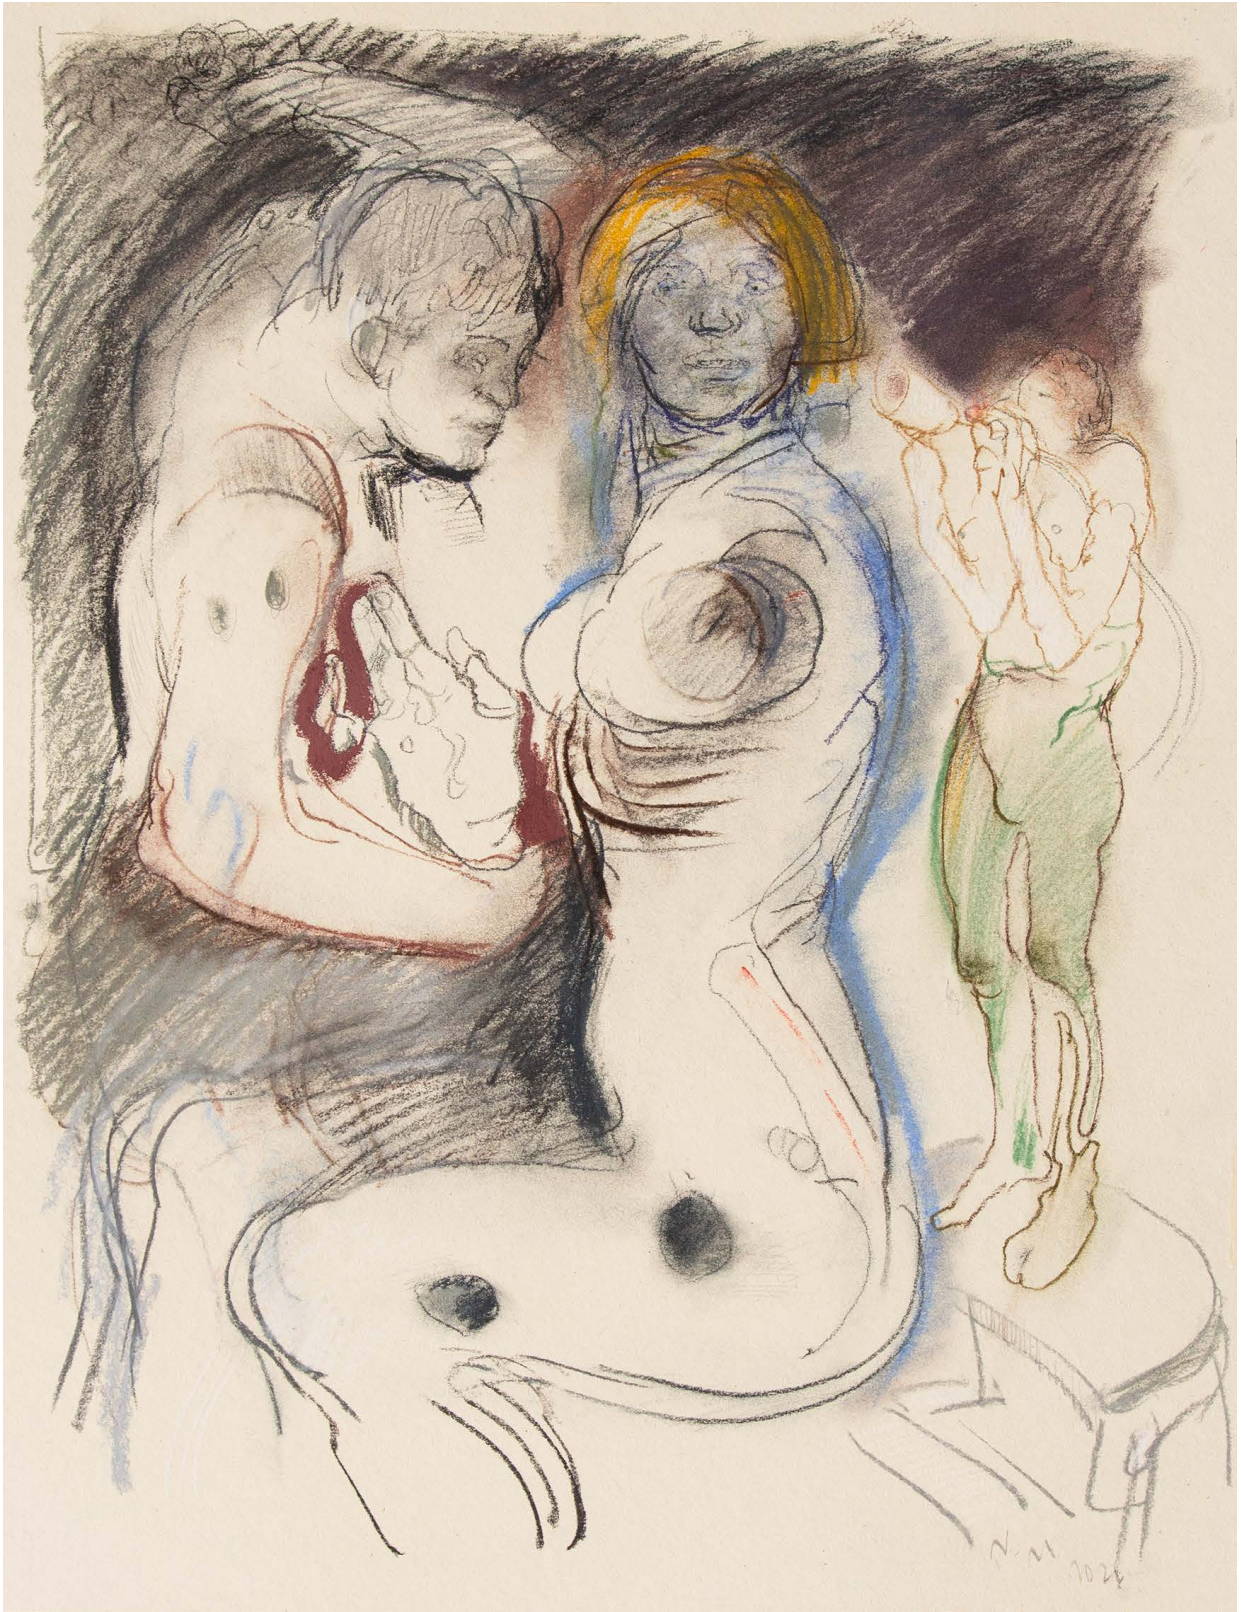

# **NAPOLÉS MARTY**

Drawings and Sculptures

From the series "Alive" and "Little Spirit"

Shield-Maiden N.2, 2025. Charred oak. 113 x 34 x 32 in

View 2

View 3

View 4

The Resilience, 2025. Charred maple wood. 110 x 43 x 41 in

View 2

View 3

View 4

View 5

Shield-Maiden, 2025. Charred beechwood. 98 x 30 x 28 in

View 2

The Messenger N.2, 2026, Charred oak, 48 x 16 x 11 in

View 2

View 3

Charred Head N.2, 2023. Charred oak and oil stick. 26 x 14 x 14 in

View 2

Little spirit, 2023. Charred oak and oil stick. 25 1/2 x 9 1/2 x 8 1/4 in

View 2

The Messenger, 2023. Charred oak. 92 x 20 x 19 in

View 2

View 3

Charred head N.3, 2023. Charred poplar. 49 x 31 x 28 in

View 2

Alive N.32, 2026. Dry pastel on paperboard. 25 1/2 x 19 3/4 in

Alive N.36, 2026. Dry pastel on paperboard. 25 1/2 x 19 3/4 in

Alive N.34, 2026. Dry pastel on paperboard. 25 1/2 x 19 3/4 in