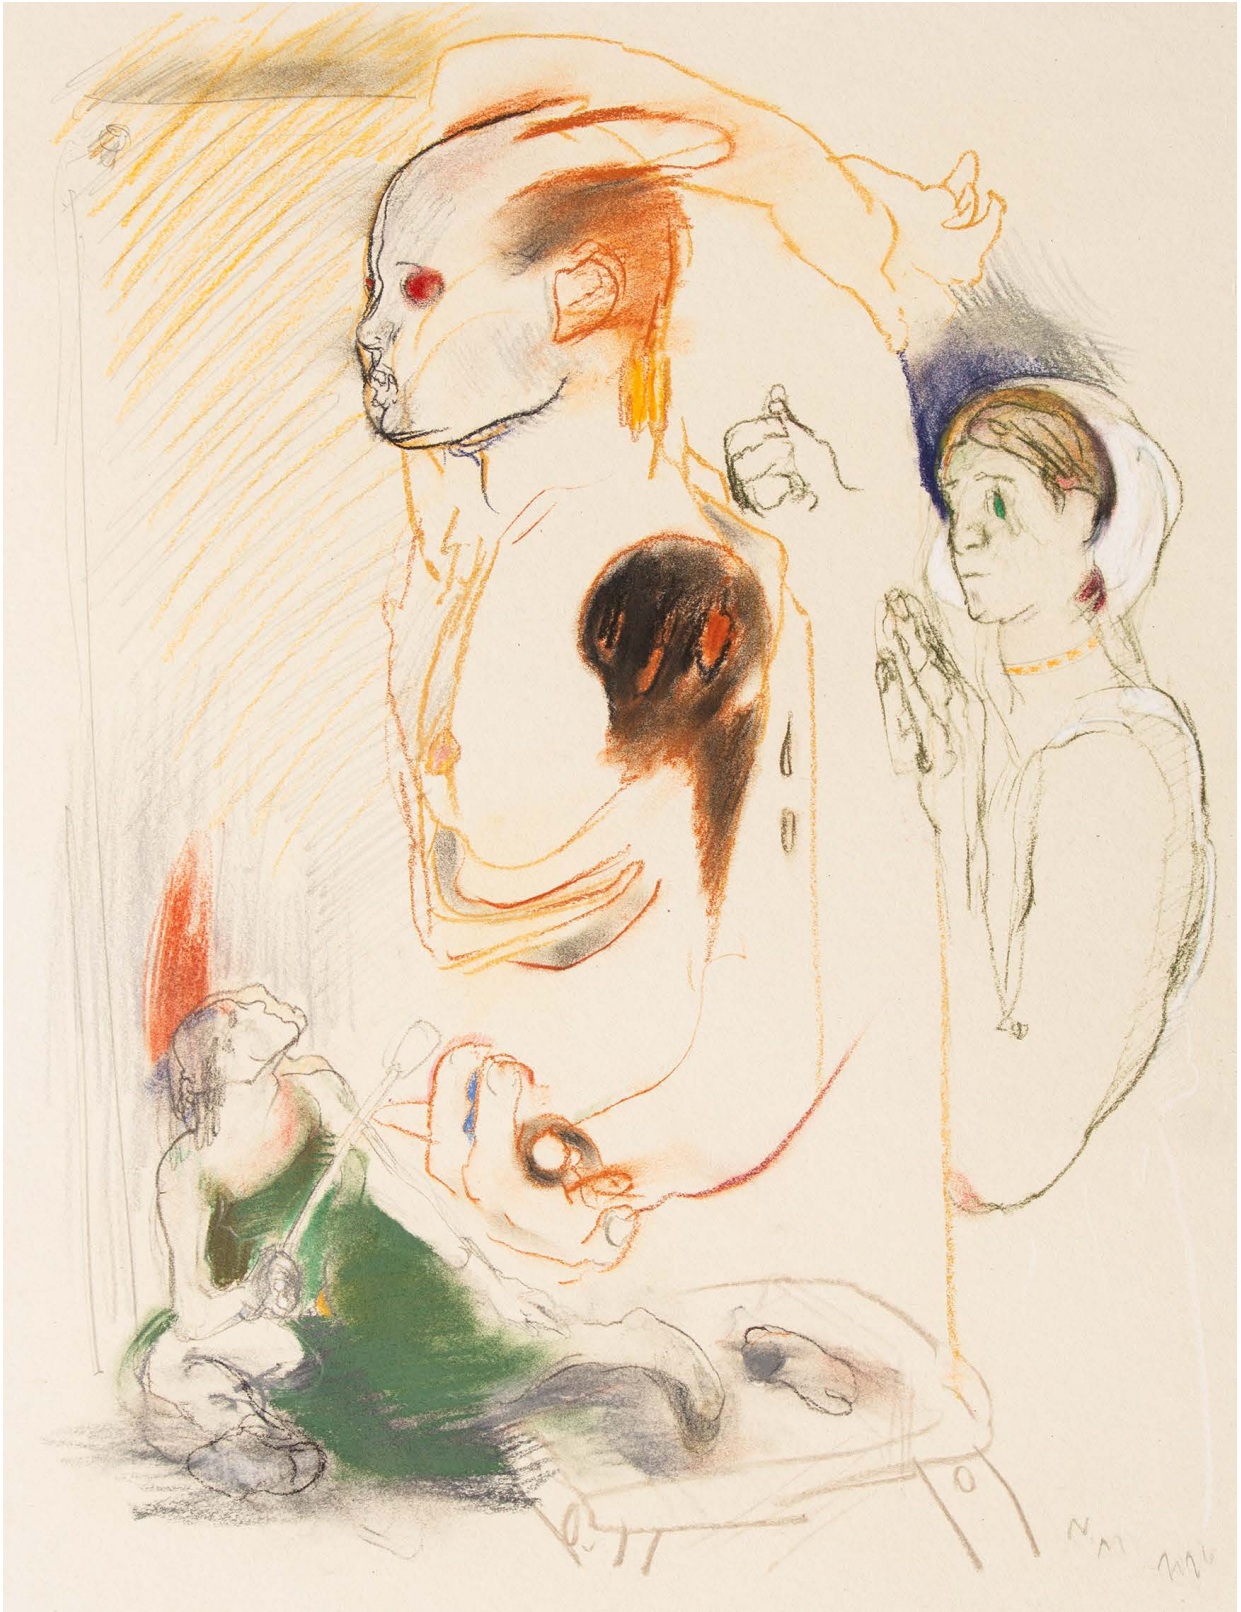

Alive N.37, 2026. Dry pastel on paperboard. 25 1/2 x 19 3/4 in