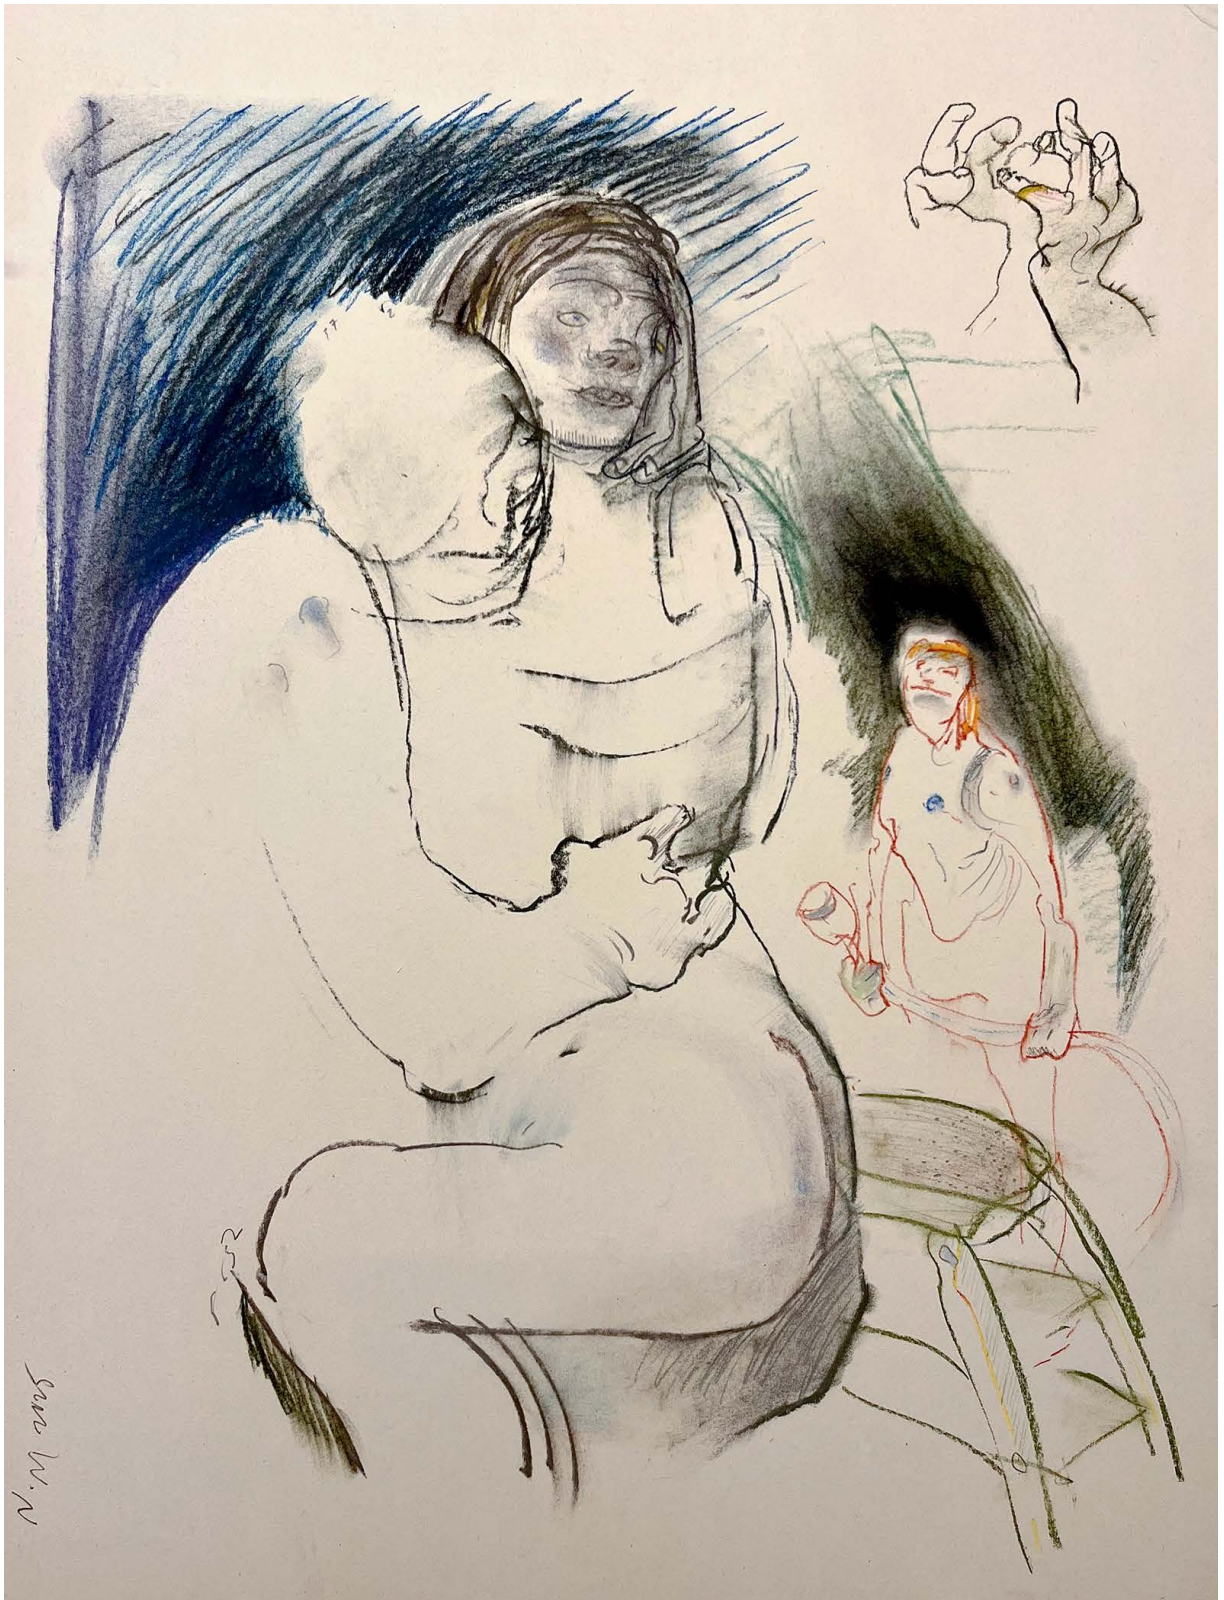

Alive N.31, 2025. Dry pastel on paperboard. 25 1/2 x 19 3/4 in