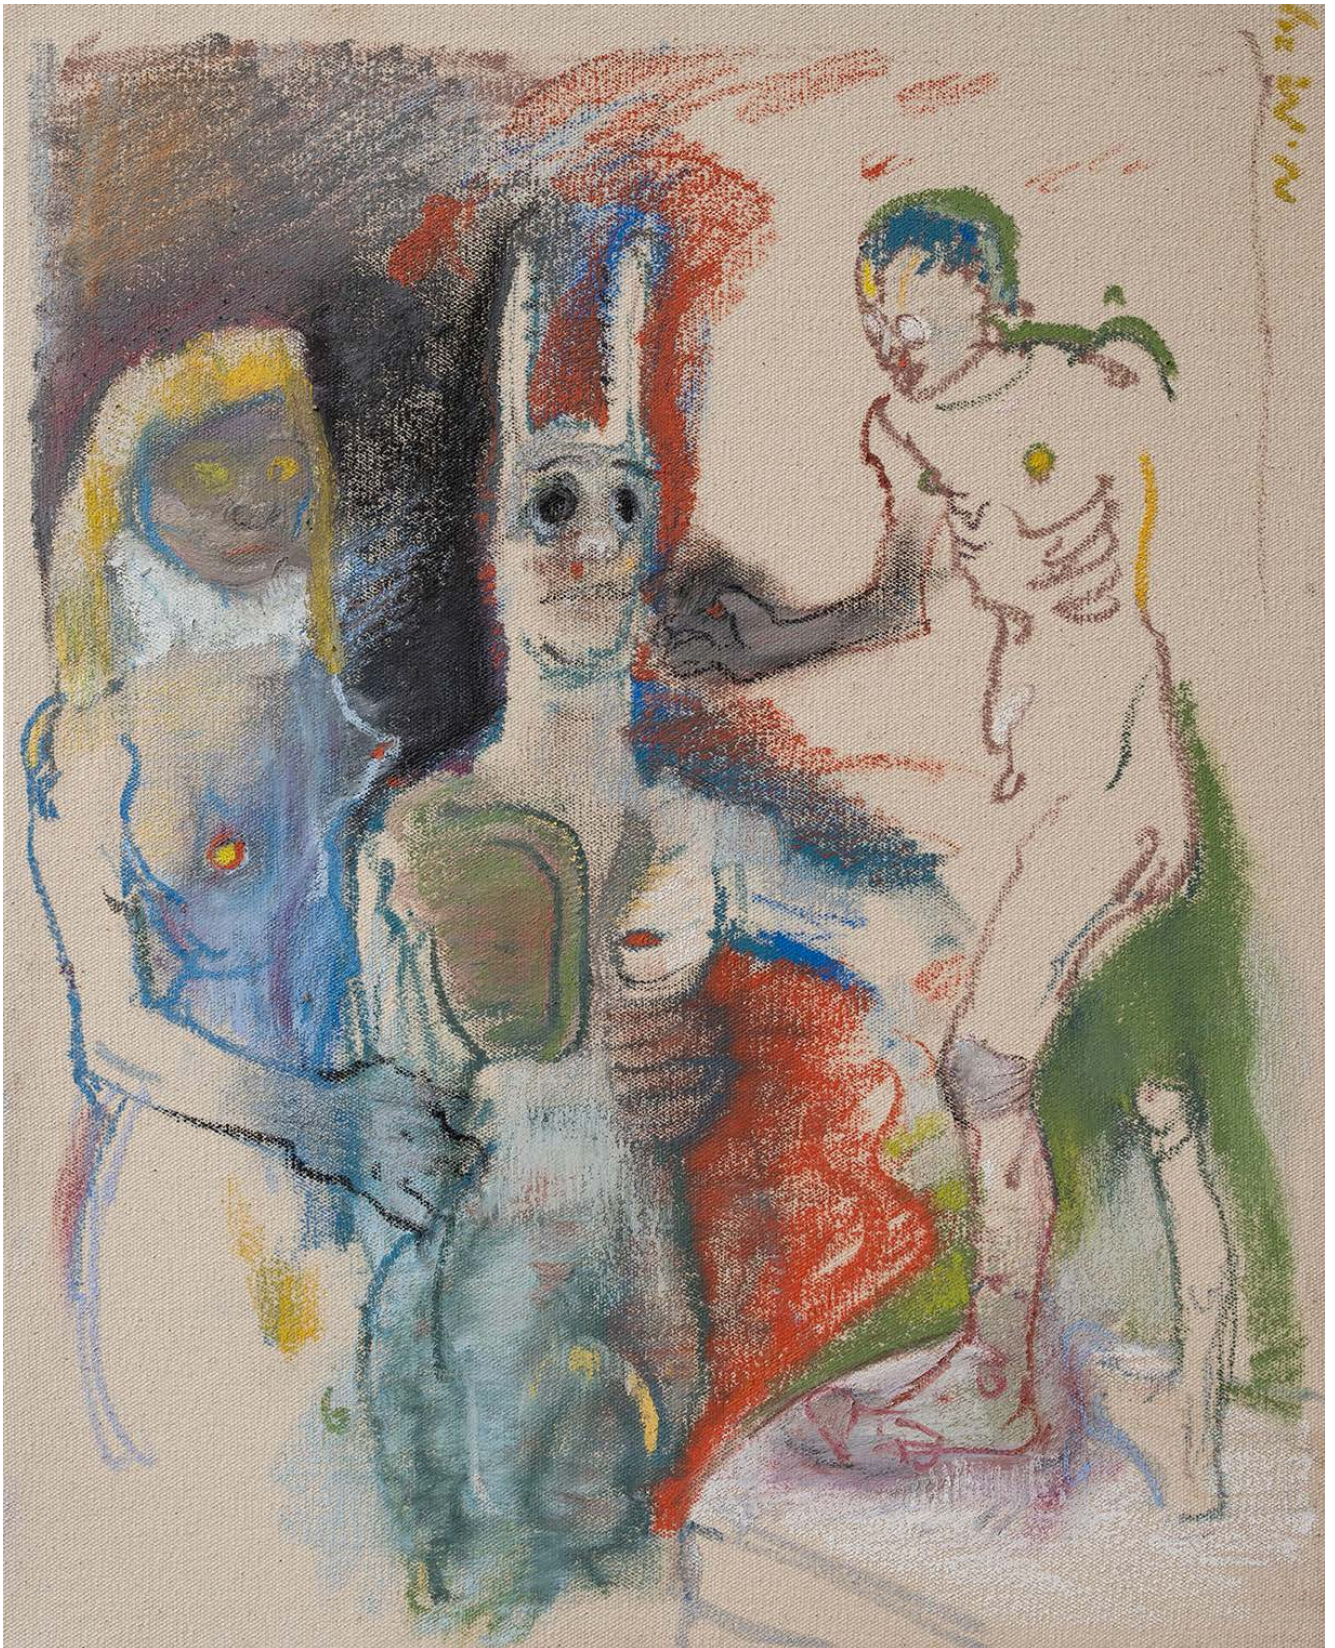

Alive N.6, 2025. Dry pastel on paper. 39 1/2 x 27 5/8 in